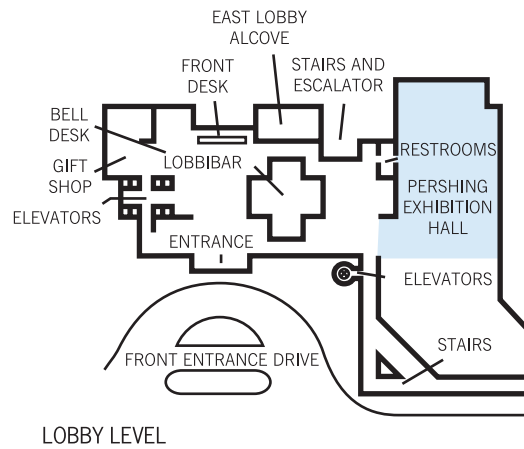

Hyatt Regency Crown Center

Kansas City

DIRECTIONS

From Kansas City International Airport (20 miles): Take I-29 South to U.S. 169 South (169 turns into Broadway). Proceed on Broadway to 20th Street. Turn left (east) and proceed to McGee. Turn right on McGee. Hotel is 3 blocks uphill on left.

LOBBY LEVEL

BALLROOM LEVEL

MEZZANINE LEVEL