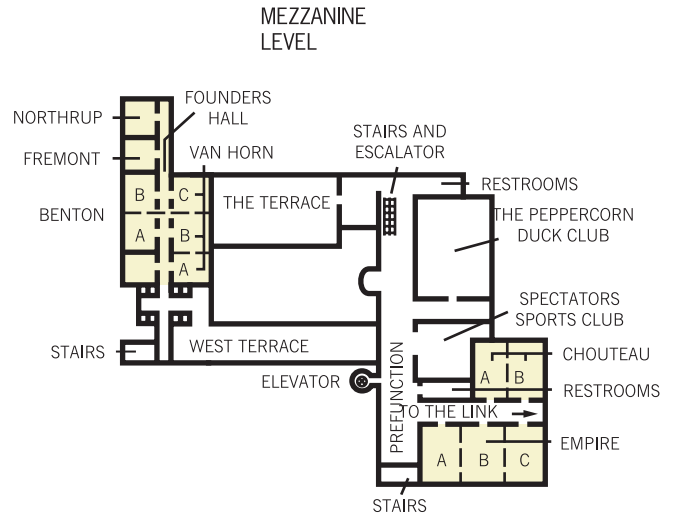

Hyatt Regency Crown Center

Kansas City

DIRECTIONS

From Kansas City International Airport (20 miles): Take I-29 South to U.S. 169 South (169 turns into Broadway). Proceed on Broadway to 20th Street. Turn left (east) and proceed to McGee. Turn right on McGee. Hotel is 3 blocks uphill on left.

LOBBY LEVEL

BALLROOM LEVEL

MEZZANINE LEVEL