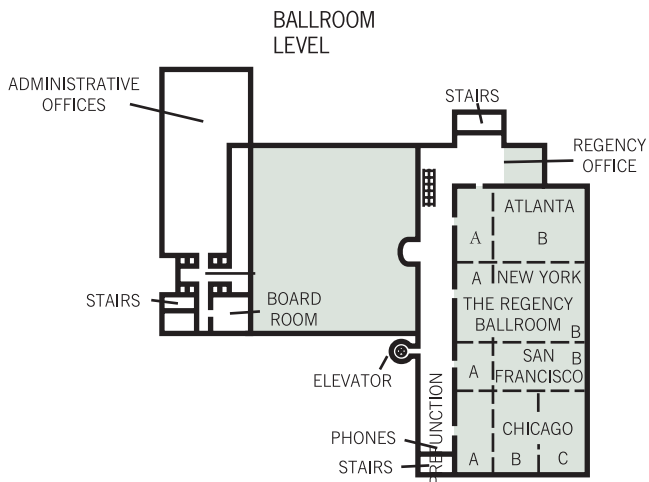

Hyatt Regency Crown Center

Kansas City

DIRECTIONS

From Kansas City International Airport (20 miles): Take I-29 South to U.S. 169 South (169 turns into Broadway). Proceed on Broadway to 20th Street. Turn left (east) and proceed to McGee. Turn right on McGee. Hotel is 3 blocks uphill on left.

LOBBY LEVEL

BALLROOM LEVEL

MEZZANINE LEVEL